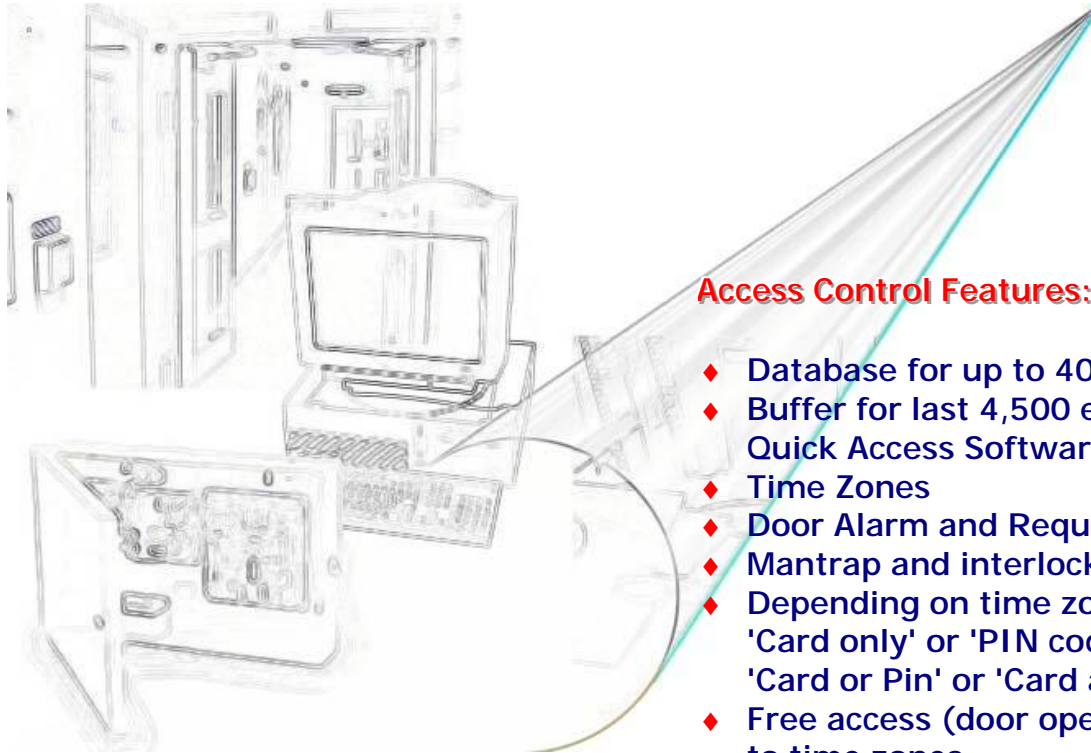

Toplock 3 JX 2000 Networkable Control Systems

Controller Features

- ◆ Interfaces for 4 card readers.
- ◆ (2 doors entrance/exit).
- ◆ Networkable, can be connected to 15 slave controllers, controlling up to 32 doors from one master keypad
- ◆ ANY technology, selectable by onboard switch.
- ◆ Supported reader technologies: Magnetic, Proximity, Wiegand, Barcode, Touch, Hands Free, Biometrics, Key Fobs, Keypad, Smart card and many more).
- ◆ TCP/IP interface option, direct connection to a network. Control the system from anywhere on the network including over the internet.
- ◆ 3.5 amp dual output power supply as standard.
- ◆ Can be connected via an RS232 interface to a Windows computer running Quick Access software.

- ◆ 8 alarm inputs.
- ◆ 4 output relays.
- ◆ Internal (Real Time Clock) RTC.
- ◆ Indicating on-circuit LED's for the inputs, relays, and communication status.
- ◆ Memory capacity up to 40,000 cardholders. (1/2 Mbytes of Cmos memory protected by a Lithium cell.)
- ◆ Improved protections: 4-layer boards enable better performance in RFI environments; improved protection for communication lines and lightning.
- ◆ Two separate regulators prevent electrical noise at the card reader's cables to effect the system performance; etc.

Toplock 3 JX 2000 Network Control Systems

Access Control Features:

- ◆ Database for up to 40.000 Users
- ◆ Buffer for last 4,500 events (needs Quick Access Software to download)
- ◆ Time Zones
- ◆ Door Alarm and Request to Exit
- ◆ Mantrap and interlock control
- ◆ Depending on time zones: access by 'Card only' or 'PIN code only' or 'Card or Pin' or 'Card and PIN'.
- ◆ Free access (door open) according to time zones
- ◆ Local Anti Pass-back