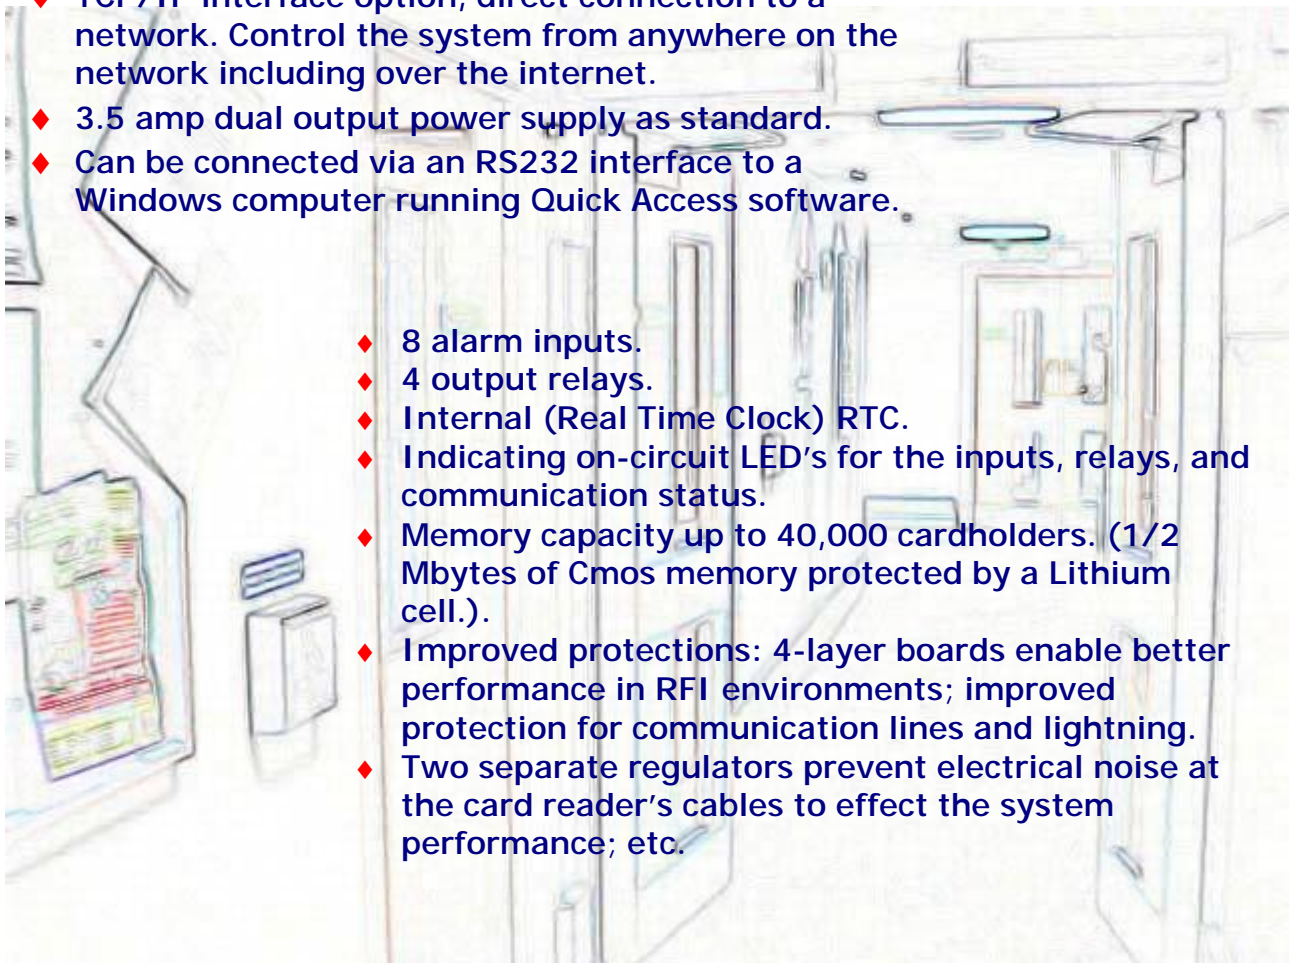

Toplock 3 JX 2000 Networkable Control Systems

Controller Features

- ◆ Interfaces for 4 card readers.
- ◆ (2 doors entrance/exit).
- ◆ Networkable, can be connected to 15 slave controllers, controlling up to 32 doors from one master keypad
- ◆ ANY technology, selectable by onboard switch.
- ◆ Supported reader technologies: Magnetic, Proximity, Wiegand, Barcode, Touch, Hands Free, Biometrics, Key Fobs, Keypad, Smart card and many more).
- ◆ TCP/IP interface option, direct connection to a network. Control the system from anywhere on the network including over the internet.
- ◆ 3.5 amp dual output power supply as standard.
- ◆ Can be connected via an RS232 interface to a Windows computer running Quick Access software.

- ◆ 8 alarm inputs.
- ◆ 4 output relays.
- ◆ Internal (Real Time Clock) RTC.
- ◆ Indicating on-circuit LED's for the inputs, relays, and communication status.
- ◆ Memory capacity up to 40,000 cardholders. (1/2 Mbytes of Cmos memory protected by a Lithium cell.)
- ◆ Improved protections: 4-layer boards enable better performance in RFI environments; improved protection for communication lines and lightning.
- ◆ Two separate regulators prevent electrical noise at the card reader's cables to effect the system performance; etc.

Toplock 3 JX 2000 Network Control Systems

Access Control Features:

- ◆ Database for up to 40.000 Users
- ◆ Buffer for last 4,500 events (needs Quick Access Software to download)
- ◆ Time Zones
- ◆ Door Alarm and Request to Exit
- ◆ Mantrap and interlock control
- ◆ Depending on time zones: access by 'Card only' or 'PIN code only' or 'Card or Pin' or 'Card and PIN'.
- ◆ Free access (door open) according to time zones
- ◆ Local Anti Pass-back